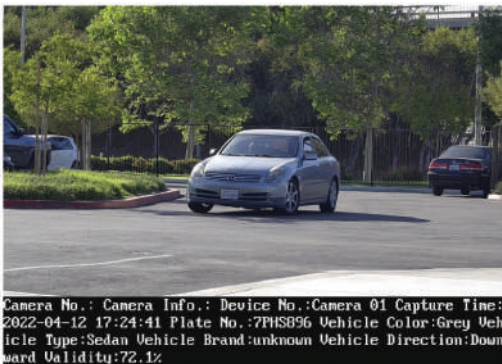

License Plate Recognition

Time Today 17:24:41
Source CMIP7923WLPR-32R(J20229728)
License Plate 7PHS896

License Plate Recognition

License Plate Recognition (LPR) systems can identify the license numbers of cars that enter a parking entrance, match the numbers to a watch list, and trigger an alarm.

LPR technology is also used to monitor compliance with restricted areas, such as allowing only registered vehicles to park in a certain lot or detecting illegal parking with a license plate number.

Active Deterrence

Active Deterrence cameras detect critical targets, send instant alerts, and warn off intruders with strobe lights and built-in alarms.

The LTS IP cameras featuring Active Deterrence provide high-resolution video footage for post-event investigation, push instant notifications to security personnel for prompt reaction, and proactively deter potential thieves or intruders.